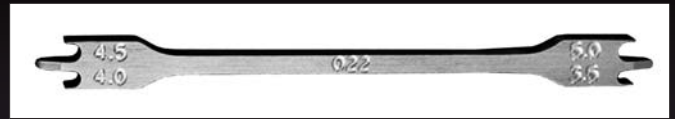

### **Direct Bond Bracket Holder**

Unique reverse action tweezers with finely serrated beaks for a nonslip grip. Easy release of both metal and plastic direct bond brackets. (fits narrow to wide twin) ☎ 800-309

### **Deluxe Bracket Holder**

Stainless steel holder is designed for accurate placement of anterior and posterior direct bond brackets and buccal tubes. Excellent field of vision. ☎ 800-319

### **Bracket Placing Tweezers**

Slim, precision-curved tips allow for an excellent field of vision while maintaining a firm grip to assure accurate bracket placement. ☎ 800-321

### **Posterior Direct Bond Bracket Holder**

Designed for direct bonding of posterior teeth. Small head for excellent field of vision. Serrated tips for a positive grip. ☎ 800-311