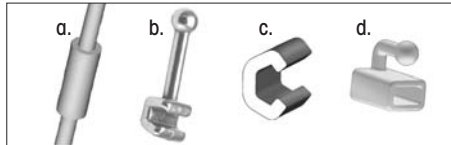

## Australian H.T. Wire

Smooth Finish,  
 Highly Resilient,  
 25 Foot Spool

.014 ⚡ 270-081 .018 ⚡ 270-083  
 .016 ⚡ 270-082 .020 ⚡ 270-084

## Ball Clasps

1/2 Hard Retainer Wire with a Smooth Ball End

.028 ⚡ 270-0241 (100 per pack)  
 .028 ⚡ 270-024 (1,000 per pack)  
 .032 ⚡ 270-0261 (100 per pack)  
 .032 ⚡ 270-026 (1,000 per pack)

## Crimpable Stops & Hooks

a. Crowder Stops (100 per pack)  
 Up to .016 - 2mm ⚡ 270-090  
 Up to .016 - 3mm ⚡ 270-091  
 Up to .018 x .025 - 2mm ⚡ 270-092  
 b. Ball Hooks .018 x .025 (20 per pack) ⚡ 270-200  
 c. Crimp Stop .021 x .025 (10 per pack) ⚡ 270-201  
 d. Crimp Tube with Hook .017 x .025 (10 per pack) ⚡ 270-207  
 d. Crimp Tube with Hook .019 x .025 (10 per pack) ⚡ 270-209